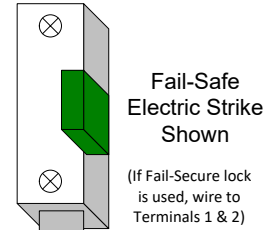

NOTE: This Drawing should be used in addition to each products respective Installation Manual. (not in place of)

Wire MOV (supplied) directly to strike or magnet

12 - 24 V AC/DC Power

12 / 24 VDC Power For Strike

12 / 24 VDC Power For AF-500

+V -V  
24 VDC Power

		<b>Camden Door Controls</b>		5502 Timberlea Blvd Mississauga, Ontario L4W 2T7
SCALE: NONE	DRAWN BY: DGW	DATE: 03/08/17	REV: 2	
<b>WEC-10 &amp; WC-11 Combination <i>Wiring Diagram (normally unlocked)</i></b>				
DRAWING No: DRG-CX-WC-11-7 + WEC-10		FILENAME: WC-11-7 & WEC-10 wiring diagram_R2.vsd		