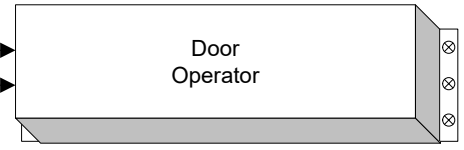

NOTE: This Drawing should be used in addition to each products respective Installation Manual. (not in place of)

Wire MOV (supplied) directly to strike or magnet

12 - 24 V AC/DC Power

12 / 24 VDC Power For Strike

12 / 24 VDC Power For AF-500

+V -V  
24 VDC Power

		<b>Camden Door Controls</b>		5502 Timberlea Blvd Mississauga, Ontario L4W 2T7
SCALE: NONE	DRAWN BY: DGW	DATE: 03/08/17	REV: 2	
<b>WEC-10 &amp; WC-11 Combination <i>Wiring Diagram (normally unlocked)</i></b>				
DRAWING No: DRG-CX-WC-11-7 + WEC-10		FILENAME: WC-11-7 & WEC-10 wiring diagram_R2.vsd		