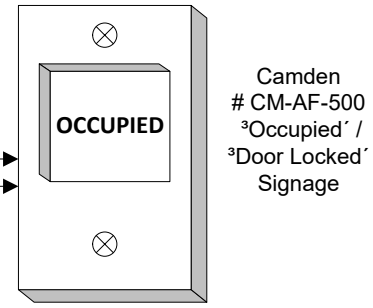

NOTE: This Drawing should be used in addition to each products respective Installation Manual. (not in place of)

Wire MOV (supplied) directly to strike or magnet

12 - 24 V AC/DC Power

12 / 24 VDC Power For Strike

12 / 24 VDC Power For AF-500

+V -V  
24 VDC Power

		<b>Camden Door Controls</b>		5502 Timberlea Blvd Mississauga, Ontario L4W 2T7
SCALE: NONE	DRAWN BY: DGW	DATE: 03/08/17	REV: 2	
<b>WEC-10 &amp; WC-11 Combination <i>Wiring Diagram (normally unlocked)</i></b>				
DRAWING No: DRG-CX-WC-11-7 + WEC-10		FILENAME: WC-11-7 & WEC-10 wiring diagram_R2.vsd		