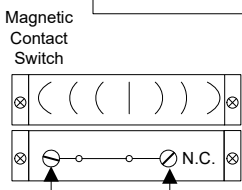

NOTE: This Drawing should be used in addition to each products respective Installation Manual. (not in place of)

Wire MOV (supplied) directly to strike or magnet

12 - 24 V AC/DC Power

12 / 24 VDC Power For Strike

12 / 24 VDC Power For AF-500

+V -V  
24 VDC Power

		<b>Camden Door Controls</b>		5502 Timberlea Blvd Mississauga, Ontario L4W 2T7
SCALE: NONE	DRAWN BY: DGW	DATE: 03/08/17	REV: 2	
<b>WEC-10 &amp; WC-11 Combination <i>Wiring Diagram (normally unlocked)</i></b>				
DRAWING No: DRG-CX-WC-11-7 + WEC-10		FILENAME: WC-11-7 & WEC-10 wiring diagram_R2.vsd		