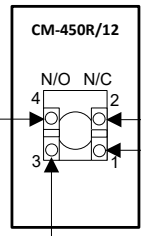

NOTE: This Drawing should be used in addition to each products respective Installation Manual. (not in place of)

Wire MOV (supplied) directly to strike or magnet

12 - 24 V AC/DC Power

12 / 24 VDC Power For Strike

12 / 24 VDC Power For AF-500

+V -V  
24 VDC Power

		<b>Camden Door Controls</b>		5502 Timberlea Blvd Mississauga, Ontario L4W 2T7
SCALE: NONE	DRAWN BY: DGW	DATE: 03/08/17	REV: 2	
<b>WEC-10 &amp; WC-11 Combination <i>Wiring Diagram (normally unlocked)</i></b>				
DRAWING No: DRG-CX-WC-11-7 + WEC-10		FILENAME: WC-11-7 & WEC-10 wiring diagram_R2.vsd		