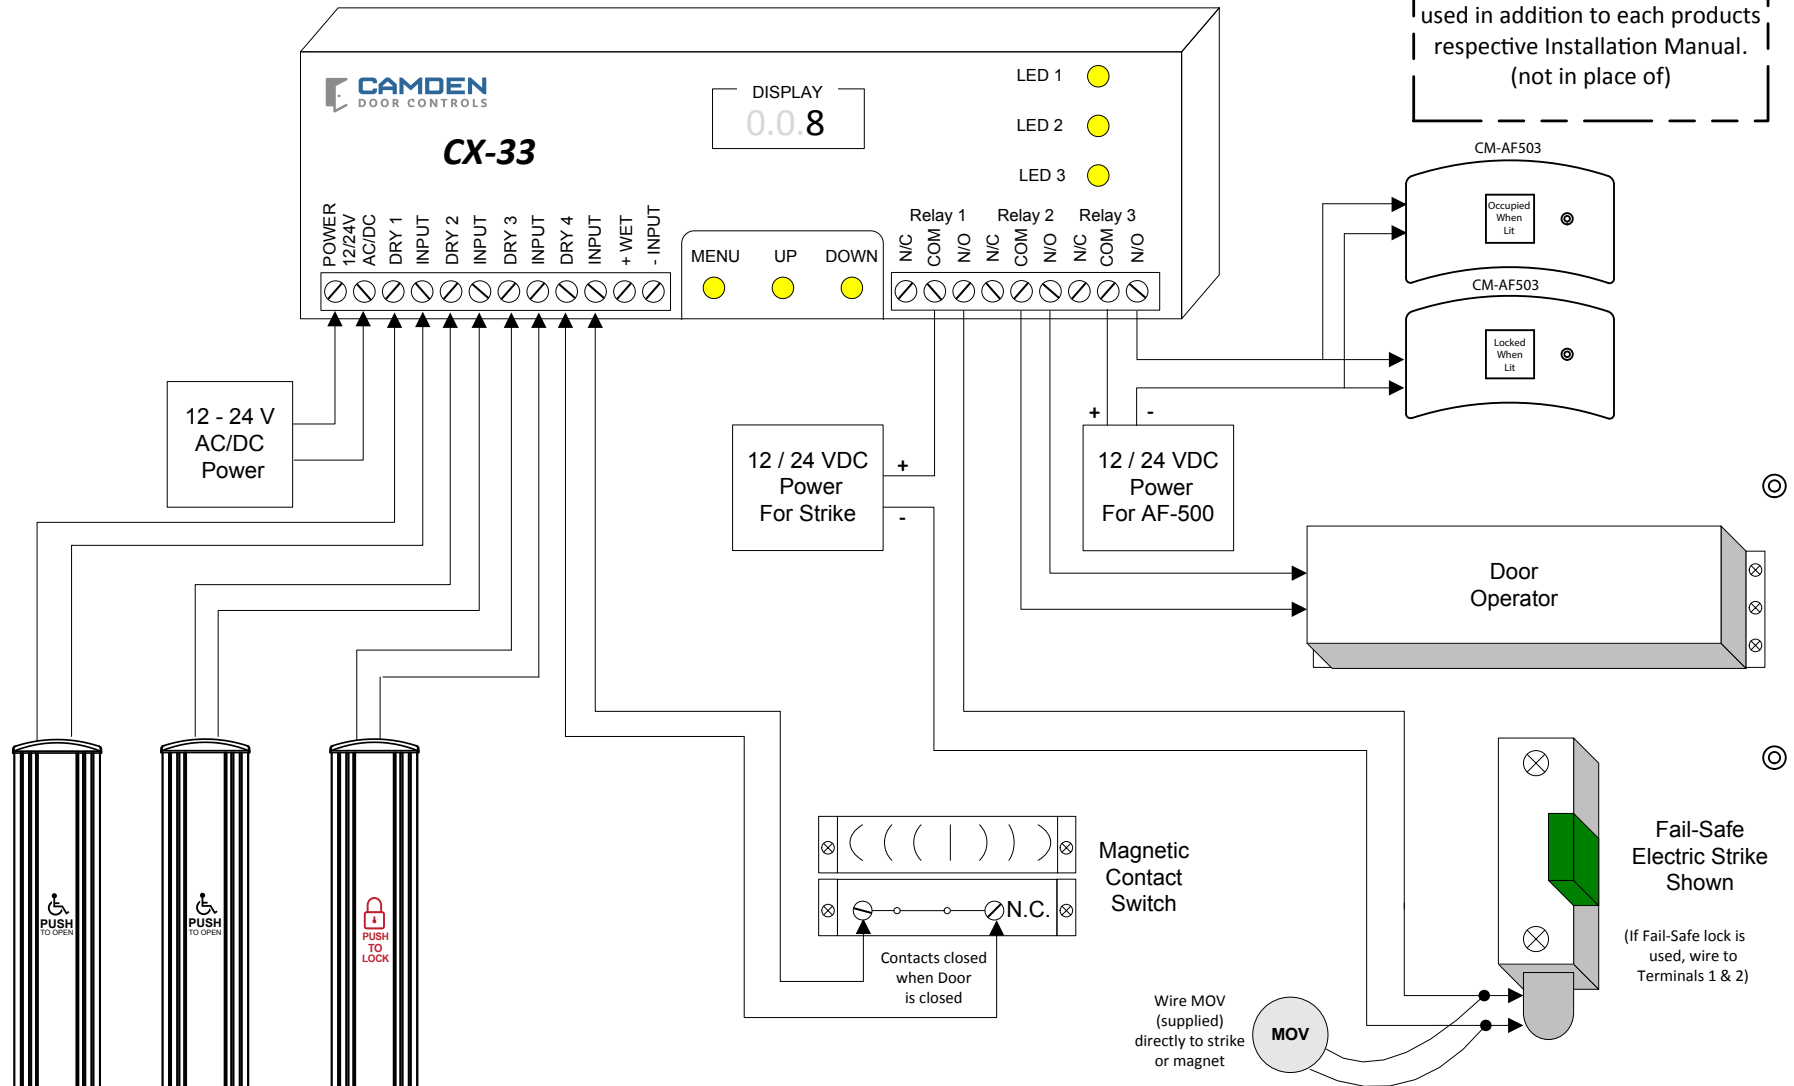

NOTE: This Drawing should be used in addition to each products respective Installation Manual. (not in place of)

CM-7536/4 Outside Push to Open
 CM-7536/4 Inside Push to Open
 CM-7536/8B Push to Lock

		Camden Door Controls		5502 Timberlea Blvd Mississauga, Ontario L4W 2T7	
SCALE: NONE	DRAWN BY: DGW	DATE: 03/07/17	REV: 2		
WC-17 Washroom Package Wiring Diagram (normally locked)					
DRAWING No: DRG-CX-WC-17-7			FILENAME: WC-17-7 Wiring Diagram_R2		