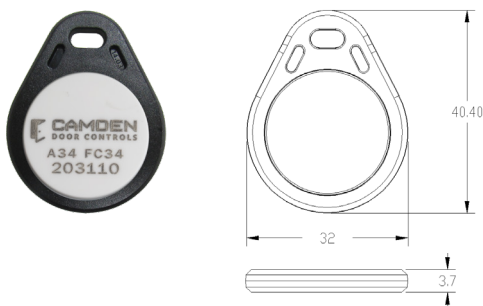

Features:

- 125 kHz proximity card
- Sequentially decimal card numbers printed on key tags

CV-KTH	HID Prox protocol, 37 bit Wiegand format, 10pk
CV-KTH-B	HID Prox protocol, 37 bit Wiegand format, 100pk
CV-KTA	AWID protocol, 34 bit Wiegand format, 10pk
CV-KTA-B	AWID protocol, 34 bit Wiegand format, 100pk