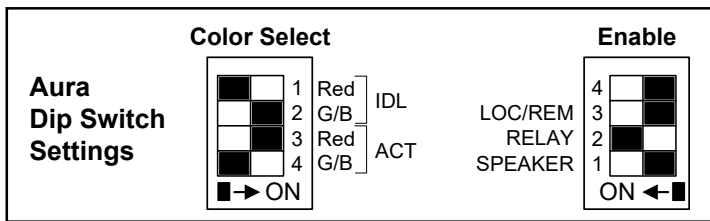

RELAY 5 SETTING  
Set Relay 5 to follow Relay 1 by setting dials 4 & 5 as shown at right >

Dip 4	Dip 5	
OFF	OFF	

		<b>CAMDEN DOOR CONTROLS</b>		5502 Timberlea Blvd. Mississauga, Ontario L4W 2T7	
SCALE: NONE	DRAWN BY : DGW	DATE : 04/08/15	REVISED :		
<b>WC-14FM/14SM Washroom Package Wiring Diagram (normally unlocked)</b>					
DRAWING No : DRG-CX-WC-14			FILE NAME : WC-14 wiring diagram.vsd		