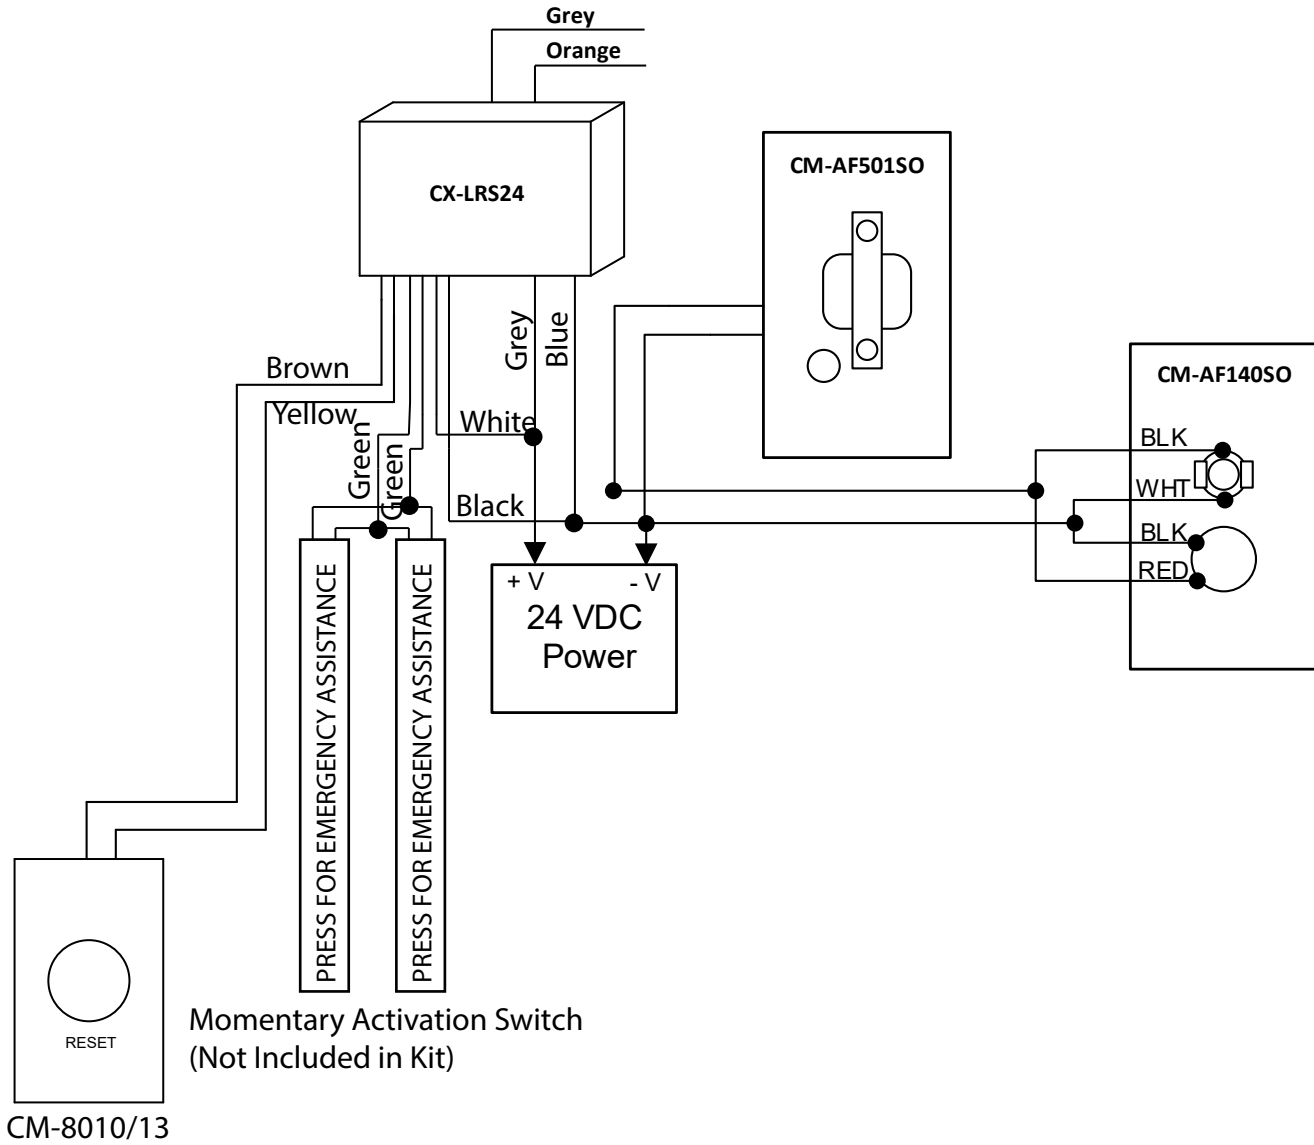

NOTE: This Drawing should be used in addition to each products respective Installation Manual. (not in place of)

Camden Door Controls

5502 Timberlea Blvd
Mississauga, Ontario
L4W 2T7

SCALE: NONE	DRAWN BY: DGW	DATE: 04/13/16	REVISED:
-------------	---------------	----------------	----------