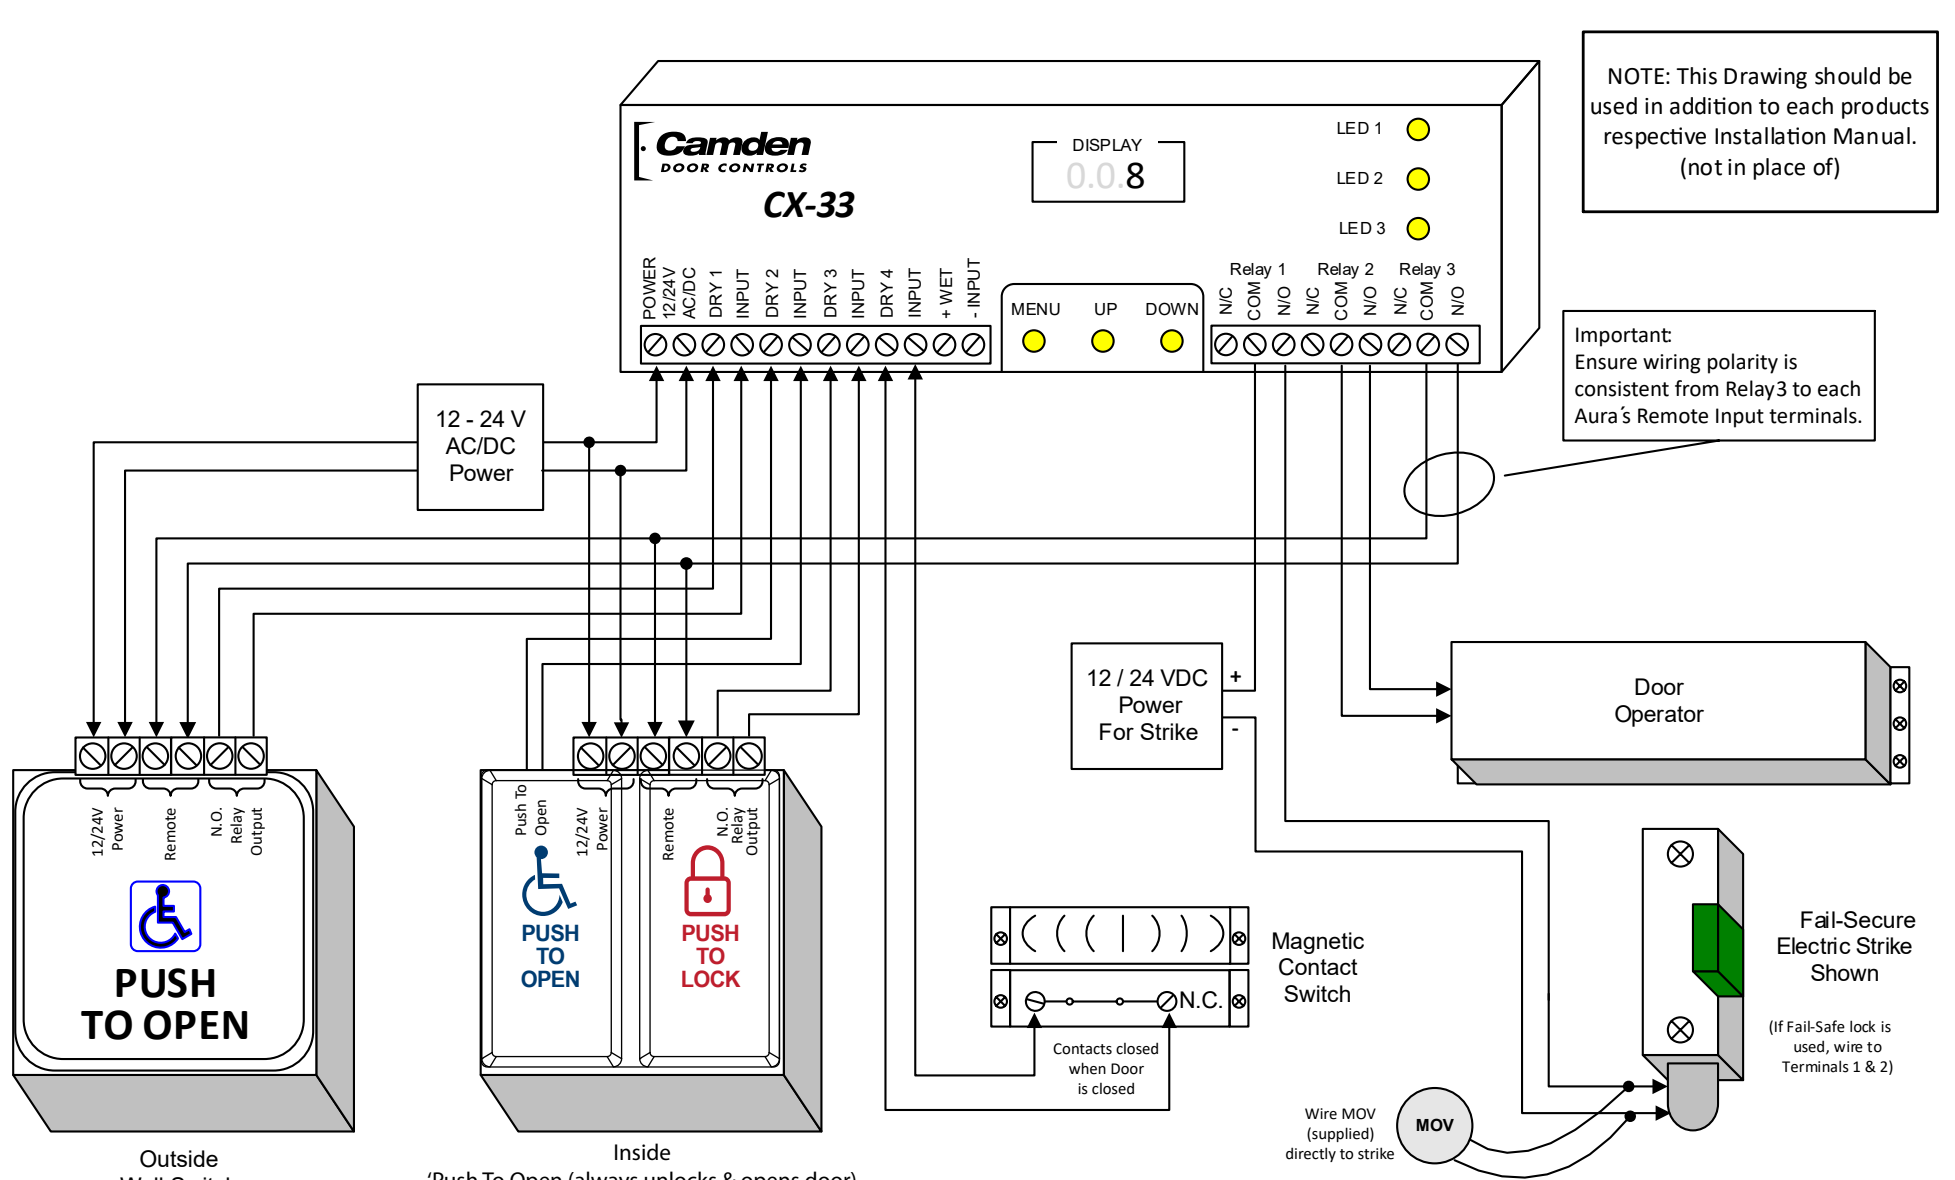

Outside Wall Switch
CM-45/455SE1
(or similar)

Inside
'Push To Open (always unlocks & opens door)
& Push to Lock' combination Switch
CM-2520/4855SE1
(or similar)

Aura Dip Switch Settings

Color Select

1	Red	IDL
2	G/B	
3	Red	ACT
4	G/B	

ON →

Enable

4		LOC/REM
3		
2		RELAY
1		

ON ←

SPEAKER

Camden DOOR CONTROLS		5502 Timberlea Blvd. Mississauga, Ontario L4W 2T7	
SCALE: NONE	DRAWN BY: JML	DATE: May 14, 2018	REVISED:
WC13AXFM Washroom Package Wiring Diagram (normally unlocked)			
DRAWING No: CX-WC13AXFM-7		FILENAME: CX-WC13AXFM-7.AI	

For Normally Locked Door, see over...

Part # 40-82D016

Outside Wall Switch CM-45/455SE1 (or similar)

Inside 'Push To Open (always unlocks & opens door) & Push to Lock' combination Switch CM-2520/4855SE1 (or similar)

Aura Dip Switch Settings

Color Select

1	Red	IDL
2	G/B	
3	Red	ACT
4	G/B	

ON →

Enable

4		LOC/REM
3		
2		RELAY
1		

ON ←

SPEAKER